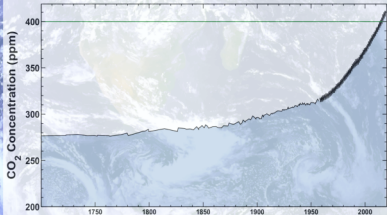

Bend the carbon curve!

Latest CO₂ reading

March 03, 2019

412.44 ppm

Cut carbon emissions by 5% to 18% per year to avoid climate breakdown!

www.ipcc.ch/sr15/